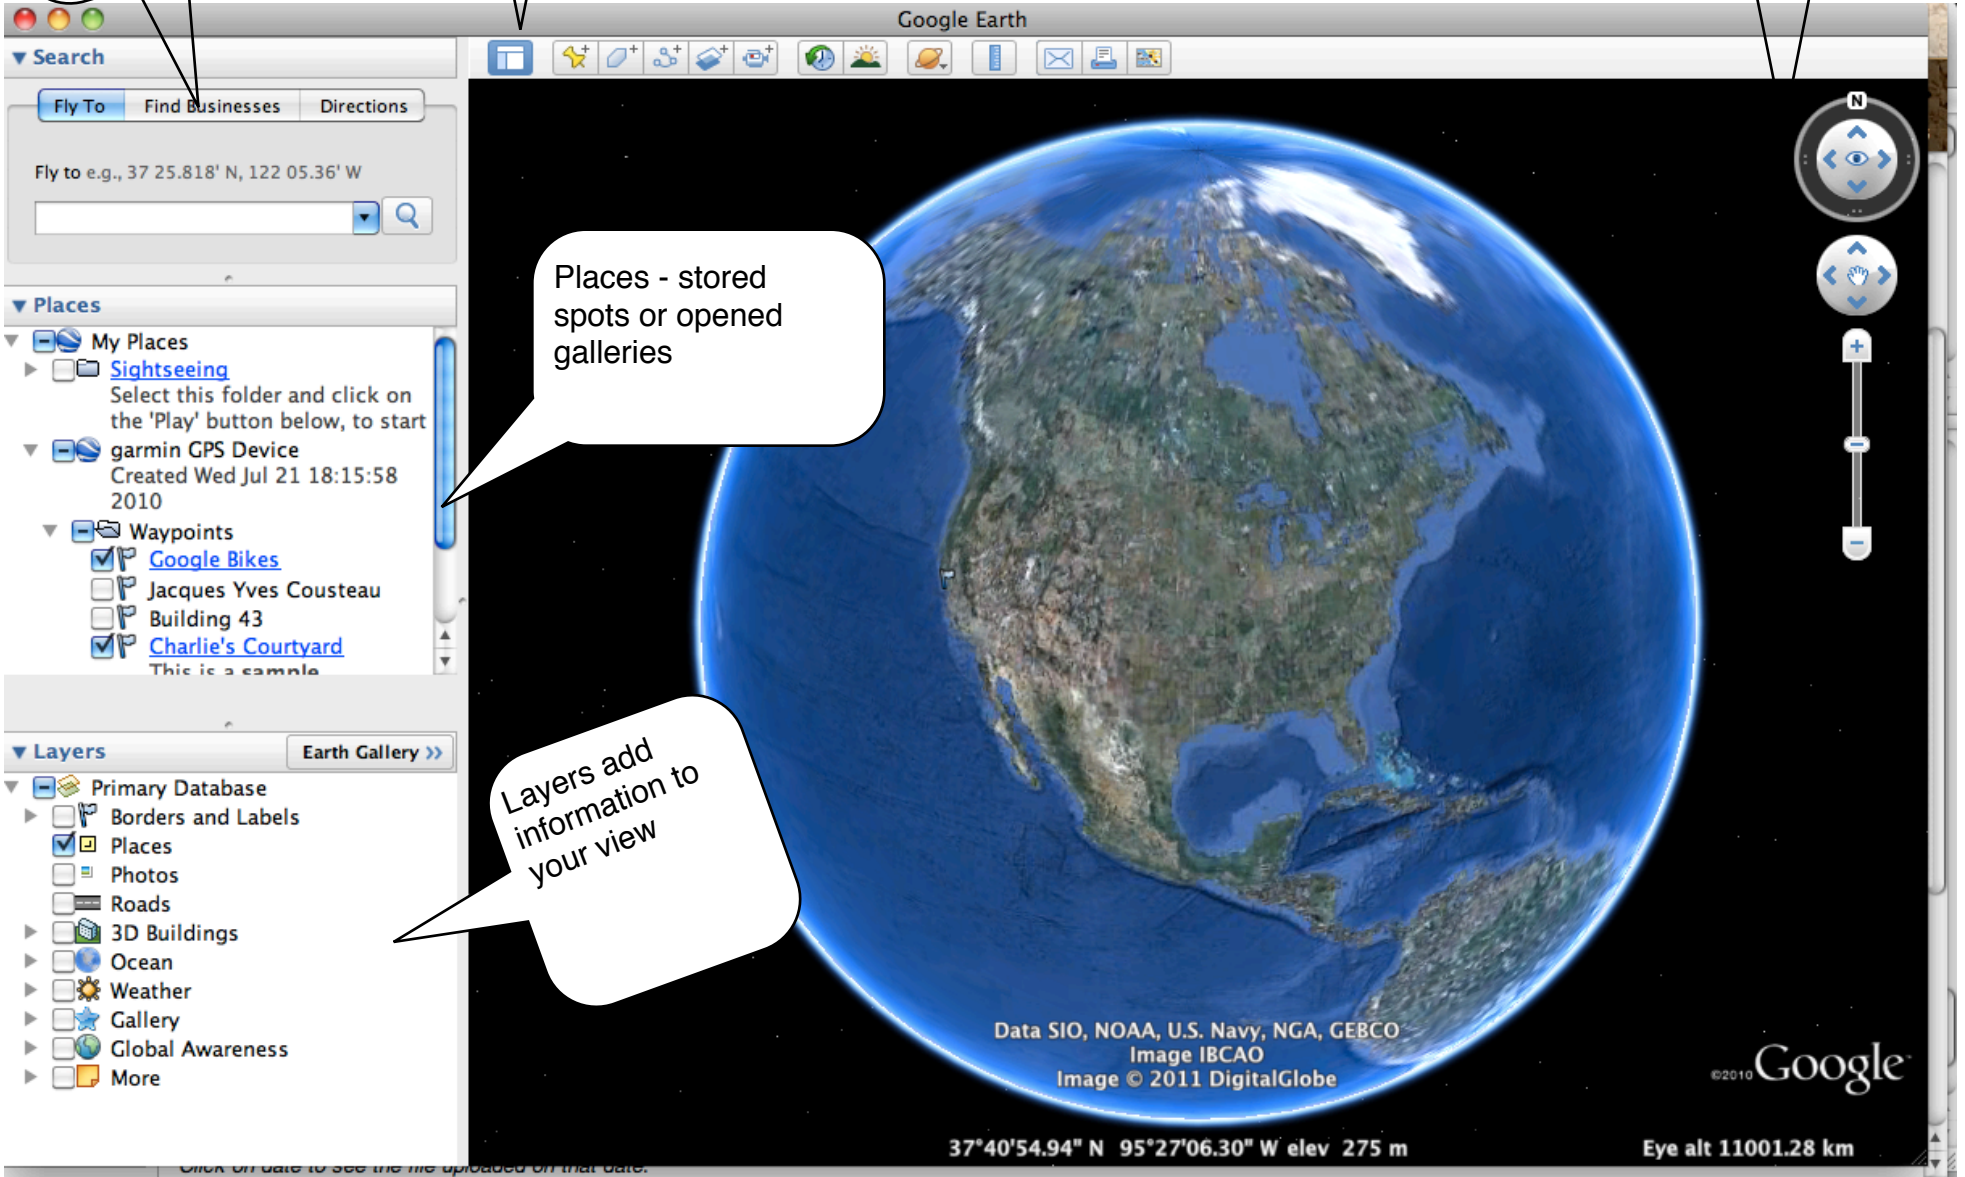

Use this to search for places, landmarks or get directions

Hide the Sidebar  
 Add a Placemark  
 Add a Polygon  
 Add a Path

Add Image Overlay  
 Record Tour  
 Historical Time Slider

Set Time of Day  
 Switch to Earth, Sky, Mars, Moon

Compass Direction  
 Click to Move Around  
 Click to Zoom in or Out

Places - stored spots or opened galleries

Layers add information to your view